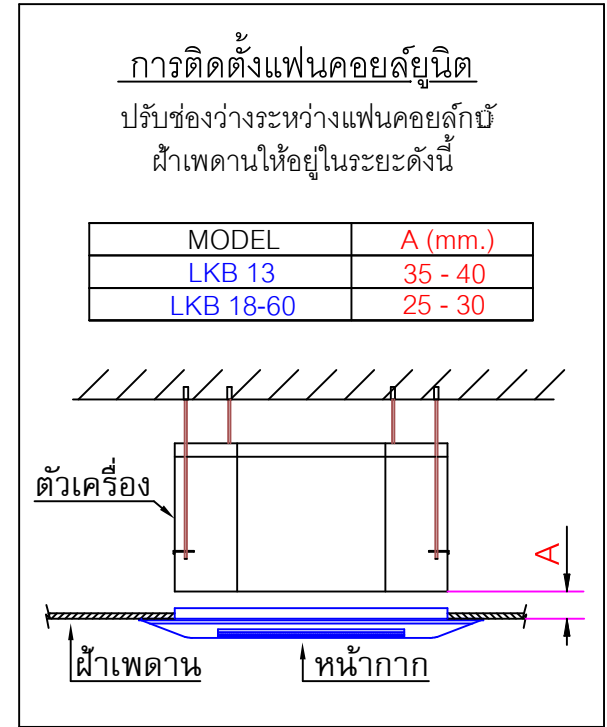

DIMENSION

" LKB(R-32) SERIES "

CDU MODEL	DIMENSION					FAN Q'ty	PIPE SIZE	
	W	D	H	A	B		Liq.	Suc.
R-32								
KC13BA-RSVKE	810	290	540	540	280	1	1/4"	1/2"
KC18BA-RSVKE	895	310	540	545	315	1	1/4"	1/2"
KC24BA-RSVKE	960	350	700	630	350	1	1/4"	5/8"
KC30B-RSVLE	990	365	980	639	360	1	3/8"	5/8"
KC36B-RSVKE	990	365	980	639	360	1	3/8"	5/8"
KC36B-RSYLE	990	365	980	639	360	1	3/8"	5/8"
KC44B-RSYLU	990	365	980	639	360	1	3/8"	5/8"
KC48B-RSYLU	990	365	980	639	360	1	3/8"	5/8"