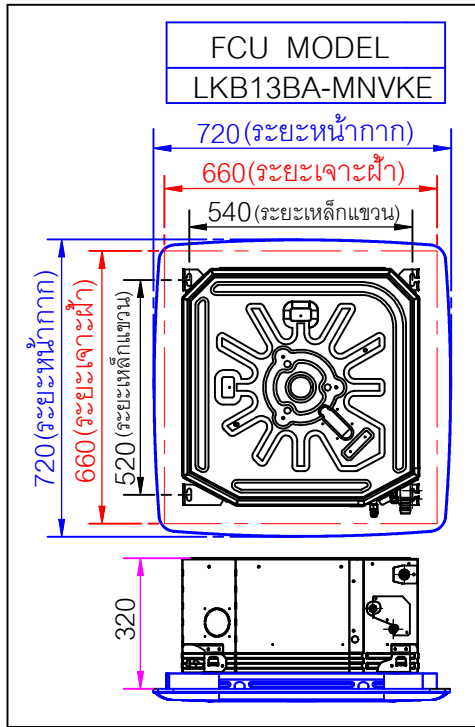

DIMENSION

" LKB(R-32) SERIES "

CDU MODEL	DIMENSION					FAN Q'ty	PIPE SIZE	
	W	D	H	A	B		Liq.	Suc.
R-32								
KC13BA-RSVKE	810	290	540	540	280	1	1/4"	1/2"
KC18BA-RSVKE	895	310	540	545	315	1	1/4"	1/2"
KC24BA-RSVKE	960	350	700	630	350	1	1/4"	5/8"
KC30B-RSVLE	990	365	980	639	360	1	3/8"	5/8"
KC36B-RSVKE	990	365	980	639	360	1	3/8"	5/8"
KC36B-RSYLE	990	365	980	639	360	1	3/8"	5/8"
KC44B-RSYLU	990	365	980	639	360	1	3/8"	5/8"
KC48B-RSYLU	990	365	980	639	360	1	3/8"	5/8"