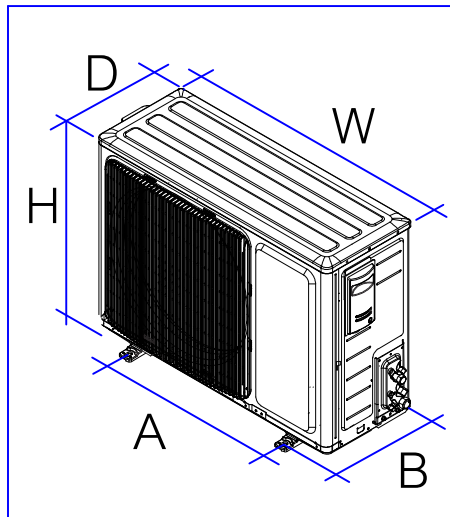

DIMENSION

" LKB(R-32) SERIES "

CDU MODEL	DIMENSION					FAN Q'ty	PIPE SIZE	
	W	D	H	A	B		Liq.	Suc.
R-32								
KC13BA-RSVKE	810	290	540	540	280	1	1/4"	1/2"
KC18BA-RSVKE	895	310	540	545	315	1	1/4"	1/2"
KC24BA-RSVKE	960	350	700	630	350	1	1/4"	5/8"
KC30B-RSVLE	990	365	980	639	360	1	3/8"	5/8"
KC36B-RSVKE	990	365	980	639	360	1	3/8"	5/8"
KC36B-RSYLE	990	365	980	639	360	1	3/8"	5/8"
KC44B-RSYLU	990	365	980	639	360	1	3/8"	5/8"
KC48B-RSYLU	990	365	980	639	360	1	3/8"	5/8"