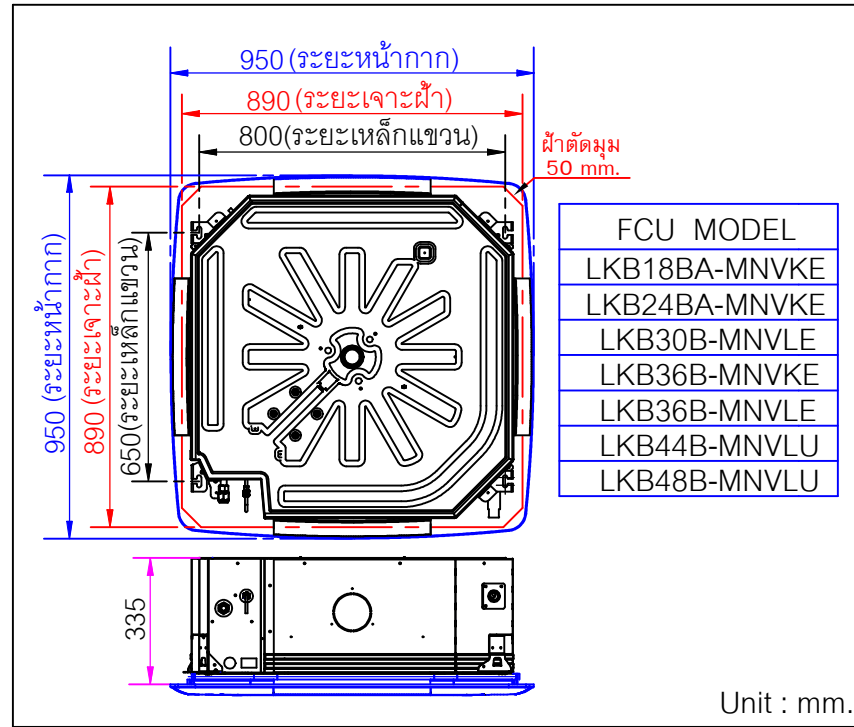

DIMENSION

" LKB(R-32) SERIES "

CDU MODEL	DIMENSION					FAN Q'ty	PIPE SIZE	
	W	D	H	A	B		Liq.	Suc.
R-32								
KC13BA-RSVKE	810	290	540	540	280	1	1/4"	1/2"
KC18BA-RSVKE	895	310	540	545	315	1	1/4"	1/2"
KC24BA-RSVKE	960	350	700	630	350	1	1/4"	5/8"
KC30B-RSVLE	990	365	980	639	360	1	3/8"	5/8"
KC36B-RSVKE	990	365	980	639	360	1	3/8"	5/8"
KC36B-RSYLE	990	365	980	639	360	1	3/8"	5/8"
KC44B-RSYLU	990	365	980	639	360	1	3/8"	5/8"
KC48B-RSYLU	990	365	980	639	360	1	3/8"	5/8"