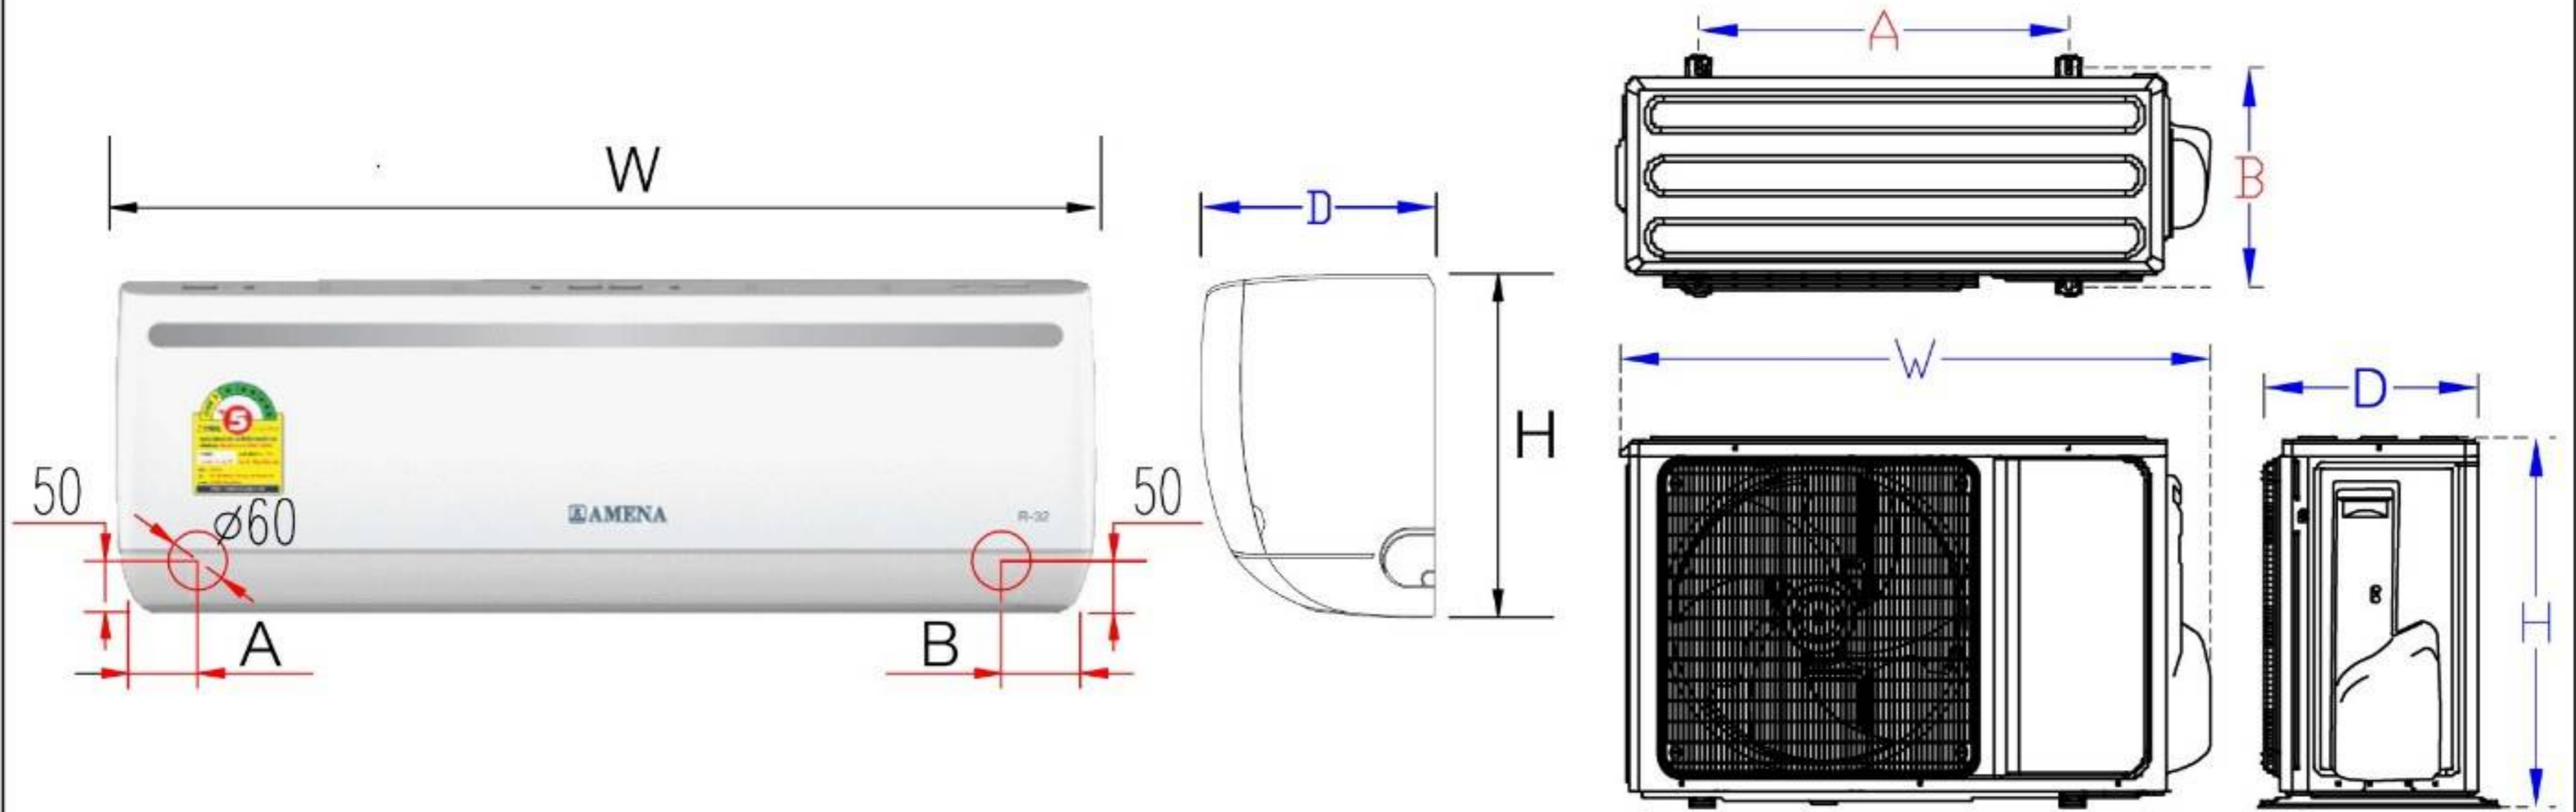

# DIMENSION

# " WR(R-32) SERIES "

Unit : mm.

FCU MODEL	DIMENSION					PIPE SIZE	
	W	D	H	A	B	Liq.	Suc.
<b>R-32 FIXED SPEED</b>							
WR09B-MNVJE	790	200	295	70	110	1/4"	3/8"
WR09B-MNVJE (V.2022-2024)							
WR13B-MNVKE	890	200	295	70	110	1/4"	1/2"
WR13B-MNVKE (V.2022-2024)							
WR18B-MNVJE	995	230	315	70	130	1/4"	1/2"
WR18B-MNVJE (V.2022-2024)	1150	235	330	80	140		
WR24B-MNVJE	1150	235	330	80	140	1/4"	5/8"
WR24B-MNVJE (V.2022-2024)							

CDU MODEL	DIMENSION					FAN
	W	D	H	A	B	Q'ty
<b>R-32 FIXED SPEED</b>						
RC09B-RSVJE	820	285	545	540	280	1
RC09B-RSVJE (V.2022-2024)						
RC13B-RSVKE	890	315	545	545	315	1
RC13B-RSVKE (V.2022-2024)						
RC18B-RSVJE	970	350	700	630	350	1
RC18B-RSVJE (V.2022-2024)						
RC24B-RSVJE	970	350	700	630	350	1
RC24B-RSVJE (V.2022-2024)						