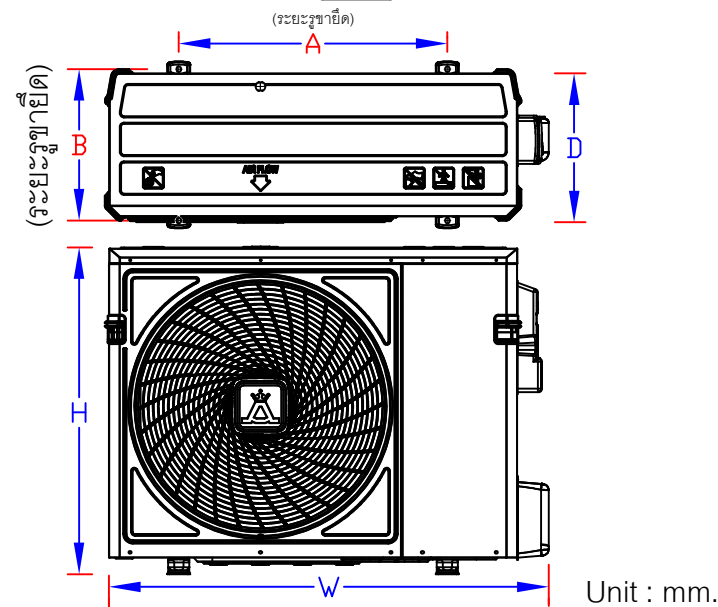

DIMENSION

" SKV(R-32) SERIES "

AMENA

Unit : mm.

| FCU MODEL | DIMENSION | | PIPE SIZE | | REMARK | |
|---------------------|-----------|------|-----------|------|---|--|
| | A | B | Liq. | Suc. | | |
| R-32 NVERTER | | | | | | |
| SKV13B-MNVKE | 1050 | 1110 | 1/4" | 1/2" | เมนไฟเข้า CDU สายไฟระหว่าง FCU-CDU ร.เส้น (L, N, G, +, -) ตัวซีดน้ำยาอยู่ที่ Condensing unit | |
| SKV18B-MNVKE | | | | | | |
| SKV24B-MNVKE | 1230 | 1290 | 1/4" | 5/8" | | |
| SKV30B-MNVKE, JE | | | 3/8" | 5/8" | | |
| SKV33B-MNVKE | | | | | | |
| SKV35B-MNVJE | | | | | | |
| SKV36B-MNVKE, JE | 1554 | 1614 | 1/2" | 3/4" | | |
| SKV40B-MNVKE, JE | | | | | | |
| SKV48B-MNVKU | | | | | | |
| SKV54B-MNVKU | | | | | | |
| SKV60B-MNVKU | | | | | | |

| CDU MODEL | DIMENSION | | | | |
|----------------------|-----------|-----|-----|-----|-----|
| | W | D | H | A | B |
| R-32 INVERTER | | | | | |
| KCV13B-RSVKE | 926 | 357 | 580 | 532 | 360 |
| KCV18B-RSVKE | | | | | |
| KCV24B-RSVKE | 1055 | 365 | 777 | 639 | 360 |
| KCV30B-RSVKE, JE | | | | | |
| KCV33B-RSVKE | | | | | |
| KCV35B-RSVJE | | | | | |
| KCV35B-RSYJE | 1055 | 365 | 980 | 639 | 360 |
| KCV36B-RSVKE, JE | | | | | |
| KCV40B-RSVKE, JE | | | | | |
| KCV36B-RSYKE, JE | | | | | |
| KCV40B-RSYKE, JE | | | | | |
| KCV48B-RSYKU | | | | | |
| KCV54B-RSYKU | | | | | |
| KCV60B-RSYKU | | | | | |