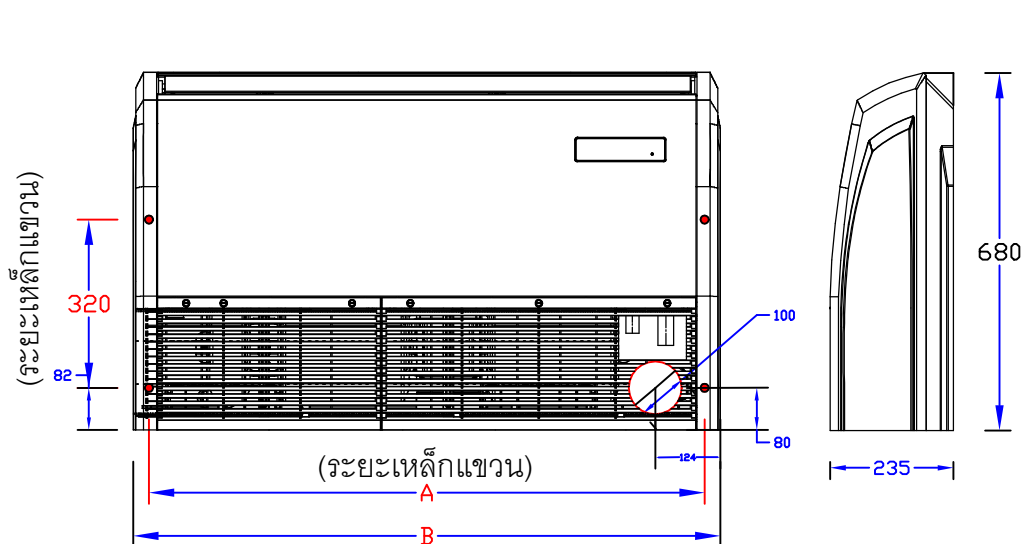

DIMENSION

" SKV(R-32) SERIES "

AMENA

Unit : mm.

| FCU MODEL | DIMENSION | | PIPE SIZE | | REMARK | |
|---------------------|-----------|------|-----------|------|---|--|
| | A | B | Liq. | Suc. | | |
| R-32 NVERTER | | | | | | |
| SKV13B-MNVKE | 1050 | 1110 | 1/4" | 1/2" | เมนไฟเข้า CDU สายไฟระหว่าง FCU-CDU ร.เส้น (L, N, G, +, -) ตัวซีดน้ำยาอยู่ที่ Condensing unit | |
| SKV18B-MNVKE | | | | | | |
| SKV24B-MNVKE | 1230 | 1290 | 1/4" | 5/8" | | |
| SKV30B-MNVKE, JE | | | 3/8" | 5/8" | | |
| SKV33B-MNVKE | | | | | | |
| SKV35B-MNVJE | | | | | | |
| SKV36B-MNVKE, JE | 1554 | 1614 | 1/2" | 3/4" | | |
| SKV40B-MNVKE, JE | | | | | | |
| SKV48B-MNVKU | | | | | | |
| SKV54B-MNVKU | | | | | | |
| SKV60B-MNVKU | | | | | | |

| CDU MODEL | DIMENSION | | | | |
|----------------------|-----------|-----|-----|-----|-----|
| | W | D | H | A | B |
| R-32 INVERTER | | | | | |
| KCV13B-RSVKE | 926 | 357 | 580 | 532 | 360 |
| KCV18B-RSVKE | | | | | |
| KCV24B-RSVKE | 1055 | 365 | 777 | 639 | 360 |
| KCV30B-RSVKE, JE | | | | | |
| KCV33B-RSVKE | | | | | |
| KCV35B-RSVJE | | | | | |
| KCV35B-RSYJE | 1055 | 365 | 980 | 639 | 360 |
| KCV36B-RSVKE, JE | | | | | |
| KCV40B-RSVKE, JE | | | | | |
| KCV36B-RSYKE, JE | | | | | |
| KCV40B-RSYKE, JE | | | | | |
| KCV48B-RSYKU | | | | | |
| KCV54B-RSYKU | | | | | |
| KCV60B-RSYKU | | | | | |