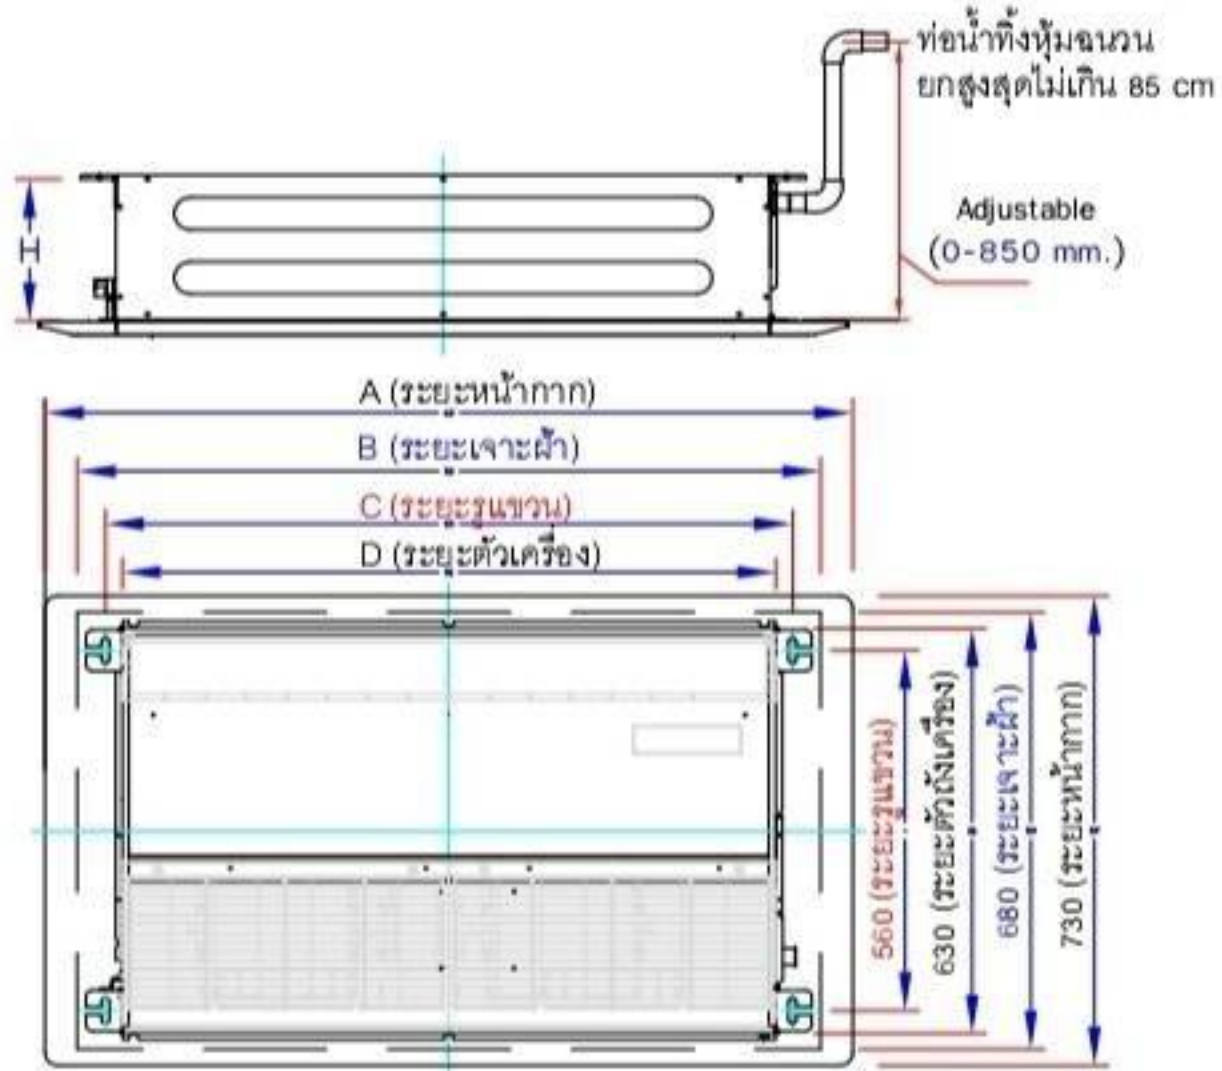

# DIMENSION

# " CKV(R-32) SERIES "

FCU MODEL	DIMENSION					PIPE SIZE		REMARK
	A	B	C	D	H	Liq.	Suc.	
<b>R-32 INVERTER</b>								ตัวคั้นน้ำยาอยู่ที่ Condensing unit สายไฟระหว่าง FCU-CDU 5เส้น (L, N, G, +, -) ผนังฝ้าเข้า CDU
CKV13B-MNVJE					250	1/4"	1/2"	
CKV18B-MNVJE	1256	1156	1068	1016		1/4"	5/8"	
CKV24B-MNVJE						3/8"	5/8"	
CKV30B-MNVJE	1440	1340	1252	1200	280			
CKV36B-MNVJE								
CKV40B-MNVJE								
CKV48B-MNVJE	1764	1664	1576	1524		1/2"	3/4"	
CKV60B-MNVJE								

Unit : mm.

CDU MODEL	DIMENSION				
	W	D	H	A	B
<b>R-32 INVERTER</b>					
KCV13B-RSVJE	926	357	580	532	360
KCV18B-RSVJE					
KCV24B-RSVJE					
KCV30B-RSVJE	1055	365	777	639	360
KCV36B-RSVJE					
KCV40B-RSVJE					
KCV36B-RSYJE	1055	365	980	639	360
KCV40B-RSYJE					
KCV48B-RSVJE					
KCV60B-RSVJE					

Unit : mm.