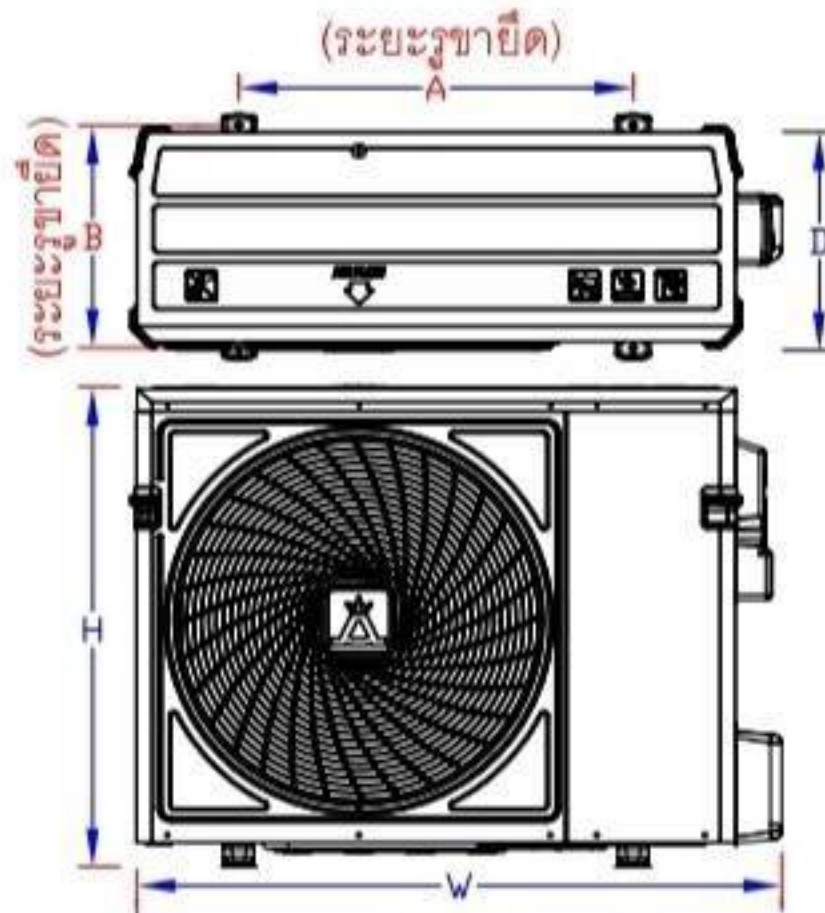

# DIMENSION

# " CKV(R-32) SERIES "

FCU MODEL	DIMENSION					PIPE SIZE		REMARK
	A	B	C	D	H	Liq.	Suc.	
<b>R-32 INVERTER</b>								ตัวคั้นน้ำยาอยู่ที่ Condensing unit สายไฟระหว่าง FCU-CDU 5เส้น (L, N, G, +, -) ผนังฝ้าเข้า CDU
CKV13B-MNVJE					250	1/4"	1/2"	
CKV18B-MNVJE	1256	1156	1068	1016		1/4"	5/8"	
CKV24B-MNVJE						3/8"	5/8"	
CKV30B-MNVJE	1440	1340	1252	1200	280			
CKV36B-MNVJE								
CKV40B-MNVJE								
CKV48B-MNVJE	1764	1664	1576	1524		1/2"	3/4"	
CKV60B-MNVJE								

Unit : mm.

CDU MODEL	DIMENSION				
	W	D	H	A	B
<b>R-32 INVERTER</b>					
KCV13B-RSVJE	926	357	580	532	360
KCV18B-RSVJE					
KCV24B-RSVJE					
KCV30B-RSVJE	1055	365	777	639	360
KCV36B-RSVJE					
KCV40B-RSVJE					
KCV36B-RSYJE	1055	365	980	639	360
KCV40B-RSYJE					
KCV48B-RSVJE					
KCV60B-RSVJE					

Unit : mm.