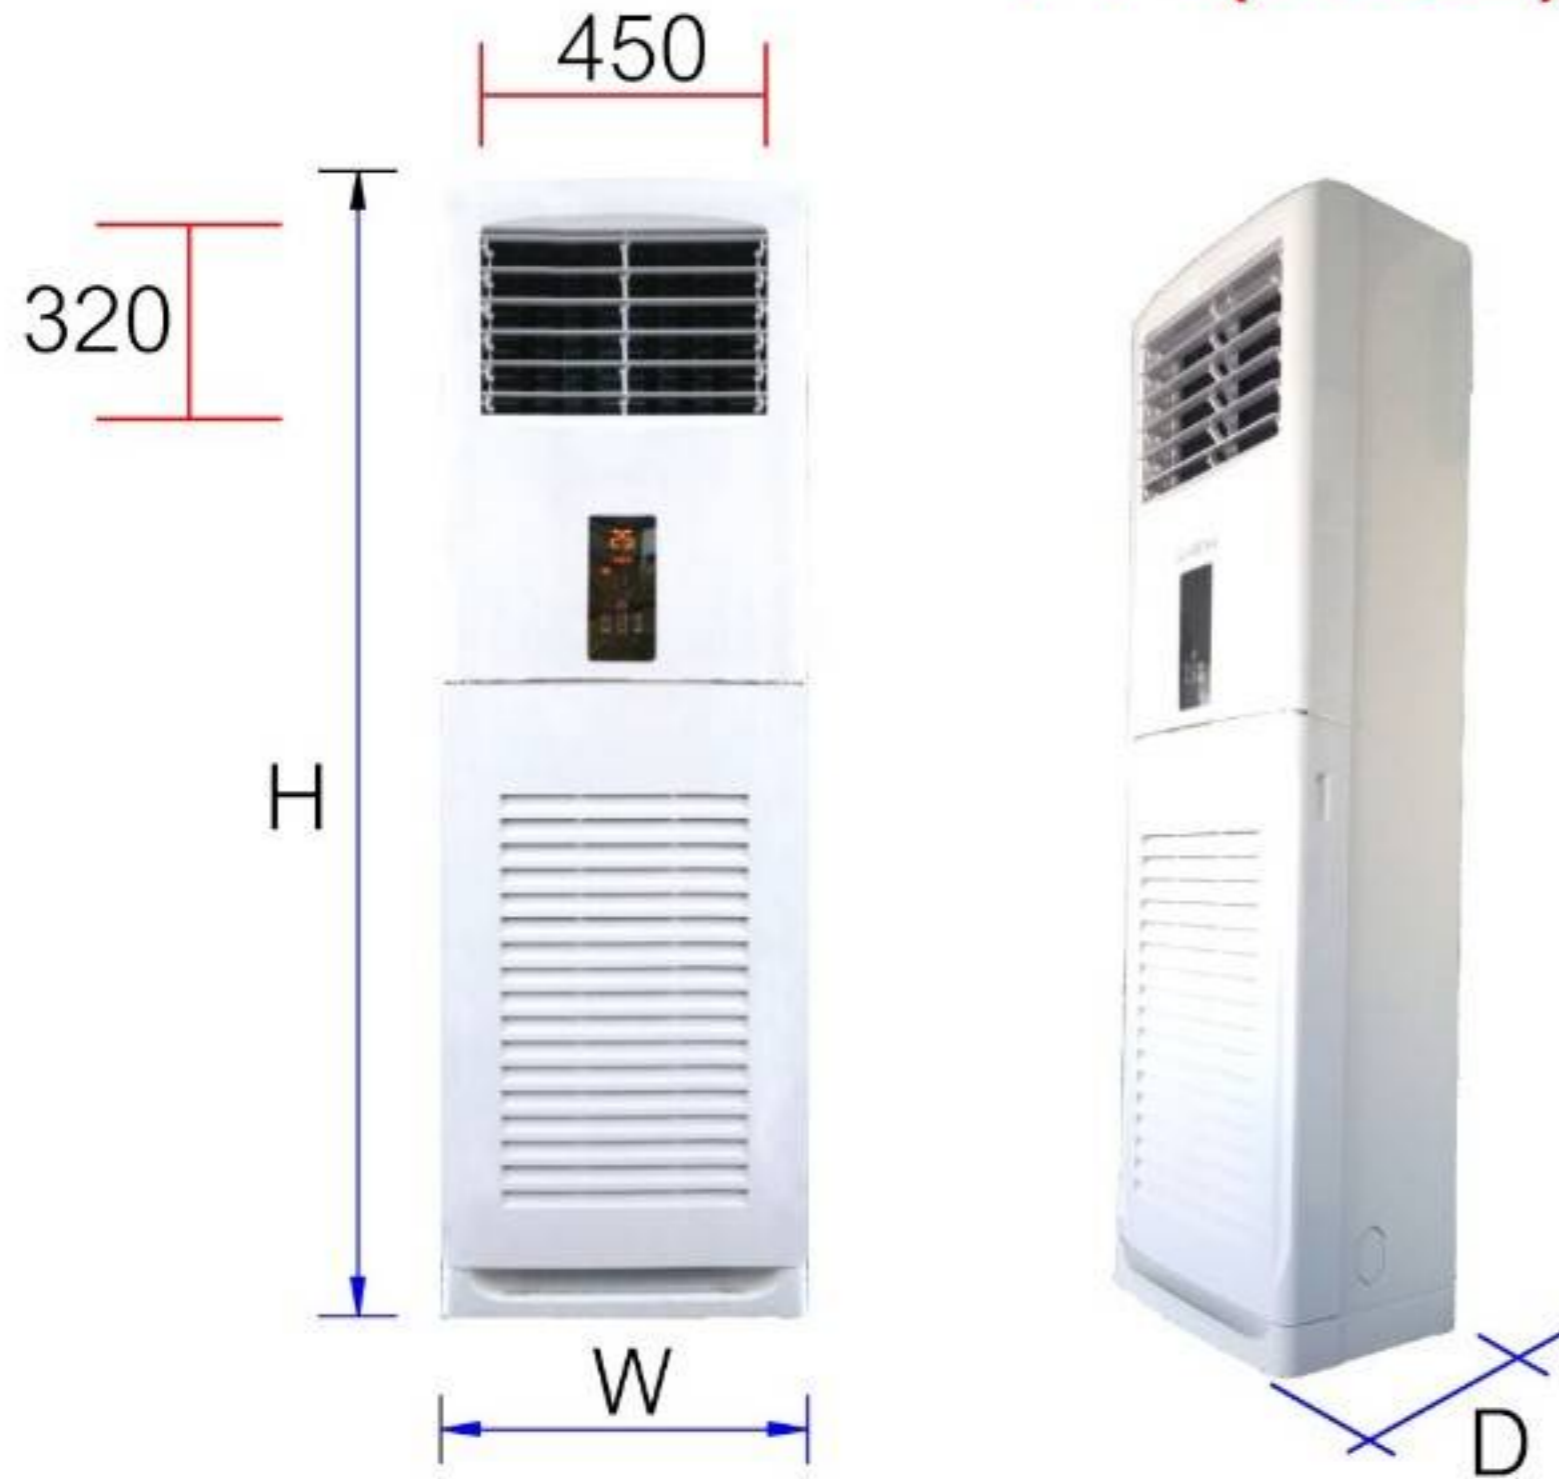

# DIMENSION

# " FK(R32) SERIES "

Unit : mm.

FCU MODEL	DIMENSION			PIPE SIZE	
	W	D	H	Liq.	Suc.
<b>R-32</b>					
FK30B-MNVJM	580	360	1910	3/8"	5/8"
FK36B-MNVJM					
FK48B-MNVKU					
FK60B-MNVKU				1/2"	3/4"

CDU MODEL	DIMENSION					FAN
	W	D	H	A	B	Q'ty
<b>R-32</b>						
KC30B-RSVJM	926	358	740	532	360	1
KC36B-RSVJM	926	358	903	532	360	
KC36B-RSYJM						
KC48B-RSYKU	1055	365	980	639	360	
KC60B-RSYKU						