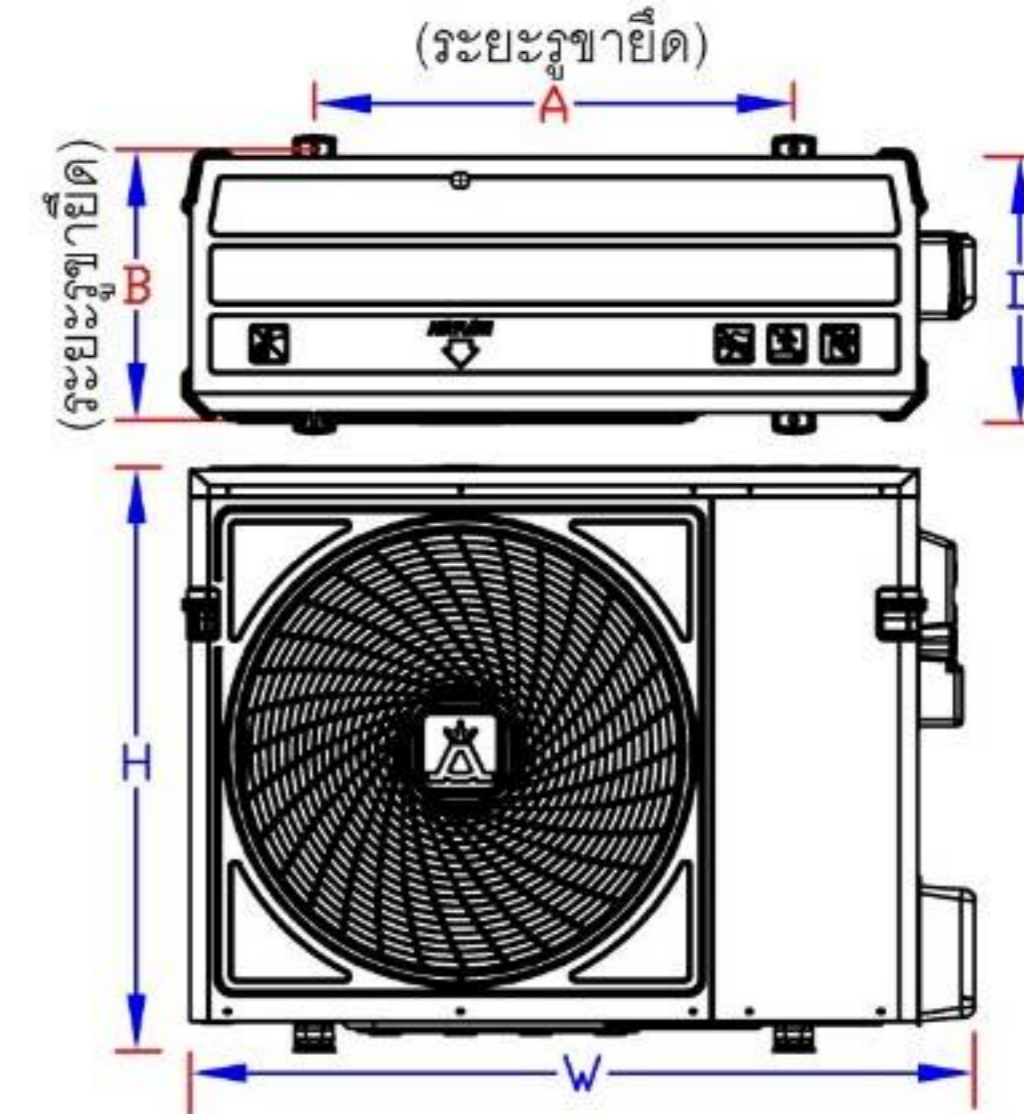

# DIMENSION

# " FK(R32) SERIES "

Unit : mm.

FCU MODEL	DIMENSION			PIPE SIZE	
	W	D	H	Liq.	Suc.
<b>R-32</b>					
FK30B-MNVJM	580	360	1910	3/8"	5/8"
FK36B-MNVJM					
FK48B-MNVKU					
FK60B-MNVKU				1/2"	3/4"

CDU MODEL	DIMENSION					FAN
	W	D	H	A	B	Q'ty
<b>R-32</b>						
KC30B-RSVJM	926	358	740	532	360	1
KC36B-RSVJM	926	358	903	532	360	
KC36B-RSYJM						
KC48B-RSYKU	1055	365	980	639	360	
KC60B-RSYKU						